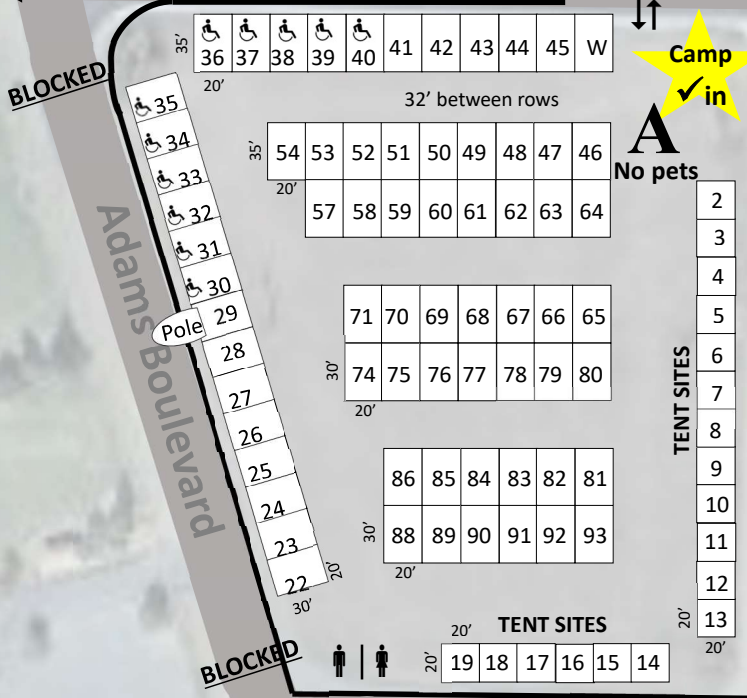

HMHF FESTIVAL

WESTCLIFFE, CO

CAMPGROUND MAP

BOWLING ALLEY

Private Property

Private Property

Festival Entrance

Main Street

SUPERMARKET

Private Property

SUPERMARKET
PARKING ONLY

O
V
E
R
F
L
O
W

Rosita Street

Private Property