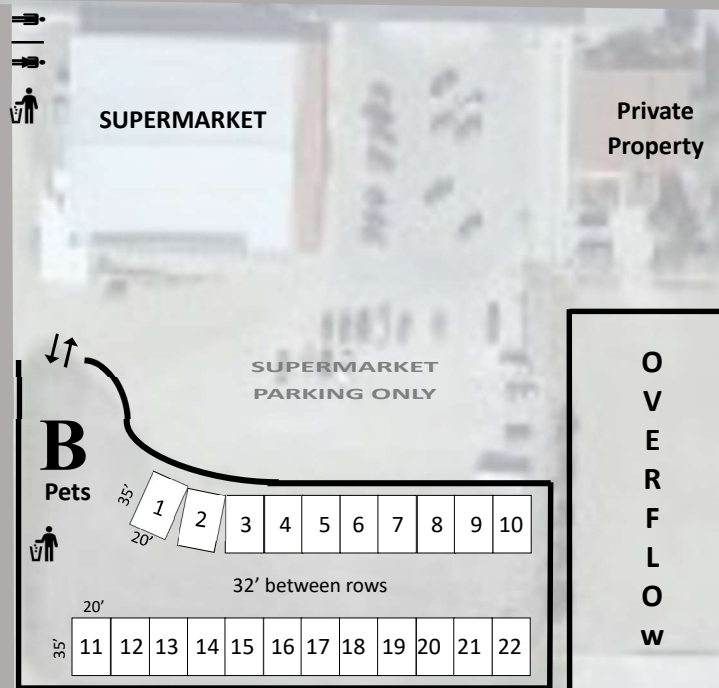

HMHF FESTIVAL

WESTCLIFFE, CO

CAMPGROUND MAP

BOWLING ALLEY

Private Property

Private Property

Festival Entrance

Main Street

SUPERMARKET

Private Property

SUPERMARKET
PARKING ONLY

O
V
E
R
F
L
O
W

Rosita Street

Private Property