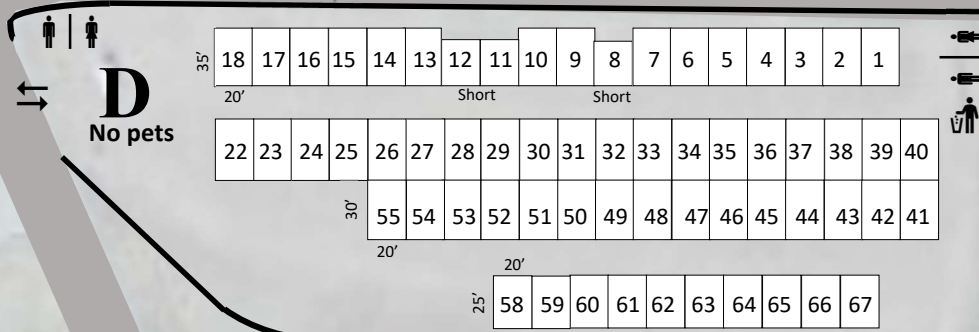

HMHF FESTIVAL

WESTCLIFFE, CO

CAMPGROUND MAP

BOWLING ALLEY

Private Property

Private Property

Festival Entrance

Main Street

SUPERMARKET

Private Property

SUPERMARKET
PARKING ONLY

O
V
E
R
F
L
O
W

Rosita Street

Private Property