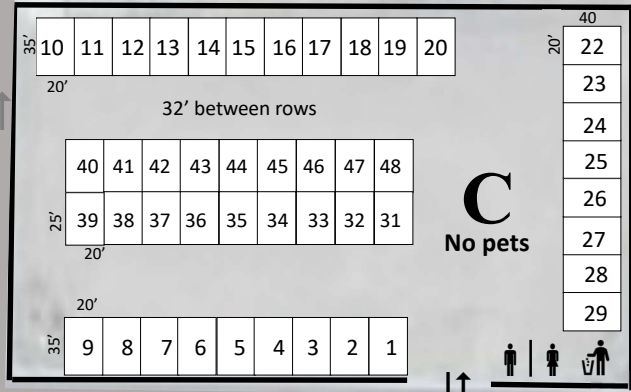

HMHF FESTIVAL

WESTCLIFFE, CO

CAMPGROUND MAP

BOWLING ALLEY

Private Property

Private Property

Festival Entrance

Main Street

SUPERMARKET

Private Property

SUPERMARKET
PARKING ONLY

O
V
E
R
F
L
O
W

Rosita Street

Private Property