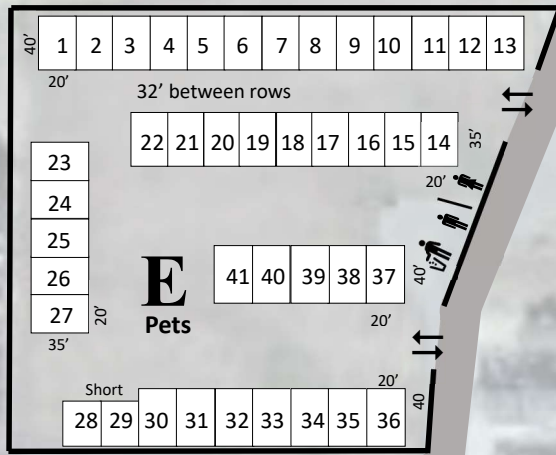

HMHF FESTIVAL

WESTCLIFFE, CO

CAMPGROUND MAP

BOWLING ALLEY

Private Property

Private Property

Festival Entrance

Main Street

SUPERMARKET

Private Property

SUPERMARKET
PARKING ONLY

O
V
E
R
F
L
O
W

Rosita Street

Private Property